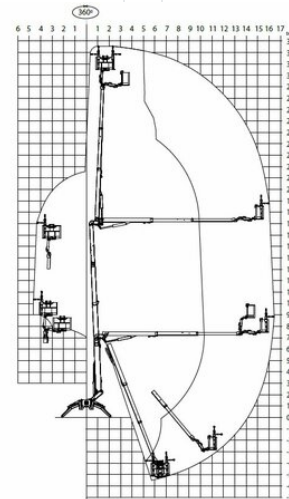

Crawler Boom MT 330R

Special-Purpose Work Platforms

Product features

- Tracked chassis,
- Leveling in slope possible
- All wheel drive
- All wheel/elektro drive

Technical data

Max. Working Height	33 m
Max. Platform Height	31 m
Slewing	360°
Platform length	1.54 m
Platform width	0.64 m
Capacity	230 kg
Platform rotation	2 x 90°
Stabiliser width	5.87 m
Transport length	6.7 m
Transport width	1.6 m
Height	2 m
Gross weight	7,840 kg
Drive	Diesel bzw. 380 V