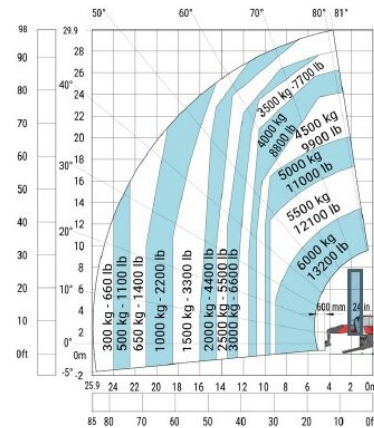

Telehandler MTS 60.30R

Telehandlers

Product features

- With rotatable outriggers
- All wheel drive
- Diesel all wheel drive
- Incl. 1,20m long forks
- Platform length to 7,20

Technical data

Lifting height	30 m
Capacity	6,000 kg
Lifting height with full capacity	10 m
Capacity at full lift height	2,500 kg
Outreach with full capacity	9 m
Max. capacity at full outreach	300 kg
Transport length	9.15 m
Transport width	2.51 m
Height	3.2 m
Gross weight	22,214 kg
Drive	Diesel-Allrad